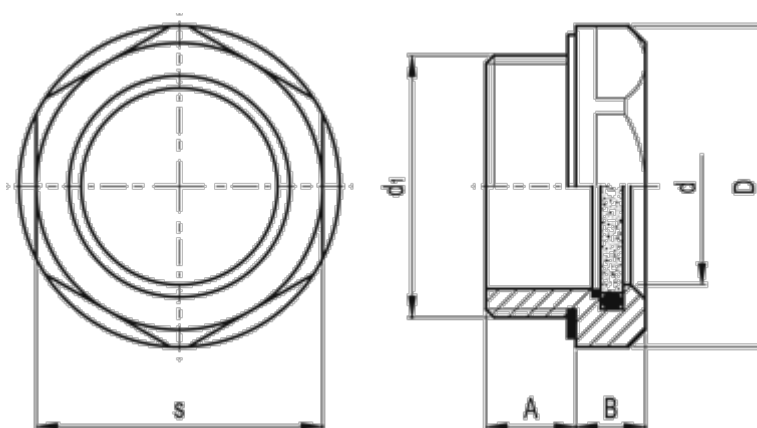

Data Sheet

Article number: 20674526

Description: E+G Oil level indicator
GN 743.5-14-G 1/2-B

Measures

A = 8.5

B = 7.5

D = 26

d = 14

d1 = G 1/2

s = 23